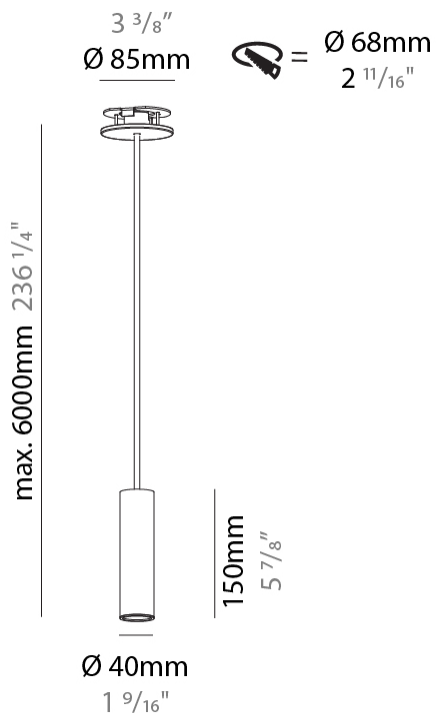

PHYSICAL

Shape: Cylinder
Diameter (mm): 40
Diameter (in): 1 9/16
Height (mm): 150
Height (in): 5 7/8
Max. Overall Height (mm): 2150
Max. Overall Height (in): 84 5/8
Min. Recessing Depth (mm): 75
Min. Recessing Depth (in): 2 15/16
Light Distribution: Downlight
Weight (kg): 0.389
Weight (lbs): 0.856
Diffuser: Shine Ring 0-6
Fixture Finish: SSR / BKV / CWI / CRY / HAB / LAG / UFT / ITA / RUA / RUR / MIC / FTG / MYG / TWT / LOD / PUS / FRO / FUP / KIA / POP / BLS / SPG / MEY / GOH / GUM / CHC / COM / ABZ / JAG / OBR / MOS / ROR
Fixture Material: Aluminum
Cable Details: 2000mm / 6000mm Cable in White / Black / Orange / Red
Cut-out Measurements: 68mm / 2 11/16"

ELECTRICAL

Lamp Type: LED (Zhaga Standard)
Input Wattage (W): 10.9
Total Output Wattage (W): 9
Dimming: Non-Dimmable
Driver Included: Yes
Driver Location: External
Driver Type: Constant Current
Driver Class: Class 2
Input Voltage (V): 120
Constant Current (MA): 500
Upon Request: Remote: 0-10Vdc dimming / Phase dimming 120Vac

LED

Number of LEDs: 1
Color Temperature (°K): 2700 / 3000 / 4000
Max. Delivered Lumen (lm): 842
CRI: >90 CRI
Lamp Life (hrs): 50000
Upon Request: ***3500K available in minimum quantities (larger quantities upon request)

OPTICAL

Reflector: 40 / 50

RATINGS AND CERTIFICATIONS

Certified By: Certified for North American Standards
Ratings: IP20
© 2024, T 1800-388-3382, F 416-247-9319, www.zaneen.com