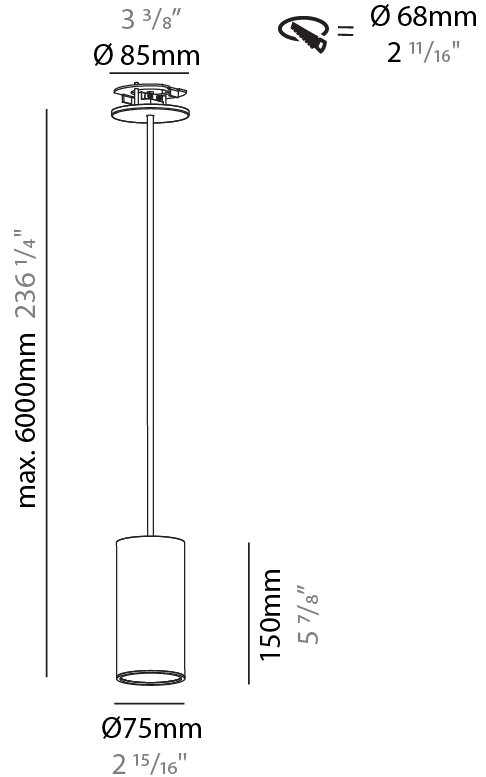

PHYSICAL

Shape: Cylinder
Diameter (mm): 75
Diameter (in): 2 ¹⁵/₁₆
Height (mm): 150
Height (in): 5 ⁷/₈
Max. Overall Height (mm): 2150
Max. Overall Height (in): 84 ⁵/₈
Light Distribution: Direct
Diffuser: Shine Ring 0-6
Fixture Finish: SSR / BKV / CWI / CRY / HAB / LAG / UFT / ITA / RUA / RUR / MIC / FTG / MYG / TWT / LOD / PUS / FRO / FUP / KIA / POP / BLS / SPG / MEY / GOH / GUM / CHC / COM / ABZ / JAG / OBR / MOS / ROR
Fixture Material: Aluminum
Cable Details: 2000mm / 6000mm Cable in White / Black / Orange / Red
Cut-out Measurements: 68mm / 2 11/16"

ELECTRICAL

Lamp Type: LED (Zhaga Standard)
Input Wattage (W): 10.9
Total Output Wattage (W): 9
Dimming: Tri-Mode (Non-Dimming and Phase Dimming (120Vac only) and 0-10V Dimming)
Driver Included: Yes
Driver Location: External
Driver Type: Constant Current - Universal
Driver Class: Class 2
Housing: ENCP3 w/Quick Connect
Input Voltage (V): 120 - 277
Constant Current (MA): 500

LED

Number of LEDs: 1
Color Temperature (°K): 2700 / 3000 / 4000
Max. Delivered Lumen (lm): 923
CRI: >90 CRI
Lamp Life (hrs): 50000
Upon Request: ***3500K available in minimum quantities (larger quantities upon request)

OPTICAL

Reflector: 18 / 36 / 52

RATINGS AND CERTIFICATIONS

Certified By: Certified for North American Standards
IP rating: IP20