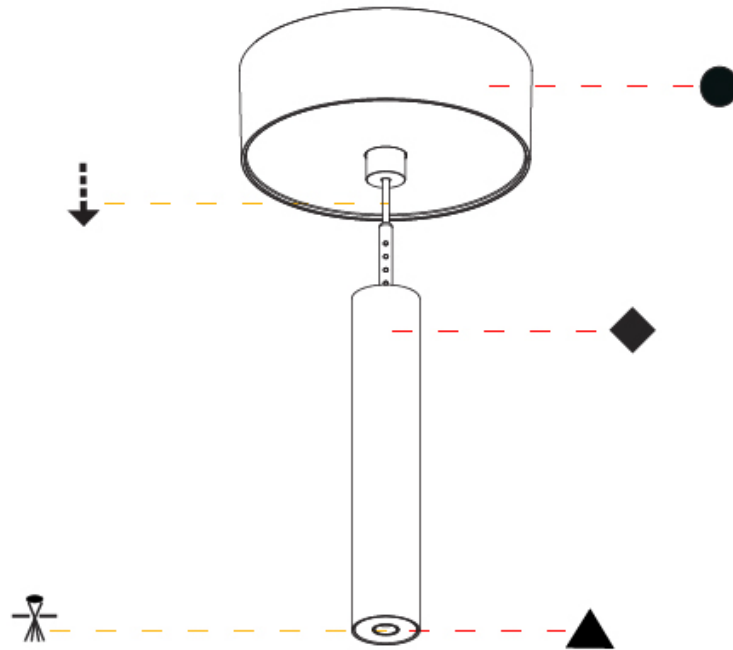

Shape: Cylinder
 Diameter (mm): 28
 Diameter (in): 1 1/8
 Height (mm): 150
 Height (in): 5 7/8
 Max. Overall Height (mm): 2150
 Max. Overall Height (in): 84 3/8
 Light Distribution: Downlight
 Weight (kg): 0.422
 Weight (lbs): 0.93
 Fixture Finish: SSR / BKV / CWI / CRY / HAB / UFT / ITA / RUA / FTG / MYG / LOD / PUS / FRO / FUP / KIA / POP / BLS / SPG / MEY / GOH / GUM / CHC / COM / ABZ / JAG / OBR / MOS / ROR
 Fixture Material: Aluminum
 Cable Details: 2000mm or 4000mm Black Cable

OPTICAL

Optic°: 24 / 32 / 34 / 55 / 58

RATINGS AND CERTIFICATIONS

Certified By: Certified for North American Standards
 IP rating: IP20

HANGOVER PLUG MONOPOINT SURFACE CANOPY SUSPENSION

A30824-

| |
|-----------|
| PROJECT |
| TYPE |
| SPECIFIER |
| QUANTITY |
| DATE |

Shape: Cylinder
 Diameter (mm): 28
 Diameter (in): 1 1/8
 Height (mm): 150
 Height (in): 5 7/8
 Max. Overall Height (mm): 2150
 Max. Overall Height (in): 84 3/8
 Min. Recessing Depth (mm): 75
 Min. Recessing Depth (in): 2 15/16
 Light Distribution: Downlight
 Weight (kg): 0.274
 Weight (lbs): 0.60
 Fixture Finish: SSR / BKV / CWI / CRY / HAB / UFT / ITA / RUA / FTG / MYG / LOD / PUS / FRO / FUP / KIA / POP / BLS / SPG / MEY / GOH / GUM / CHC / COM / ABZ / JAG / OBR / MOS / ROR
 Fixture Material: Aluminum
 Cable Details: 2000mm or 4000mm Black Cable
 Cut-out Measurements: 68mm / 2 11/16"