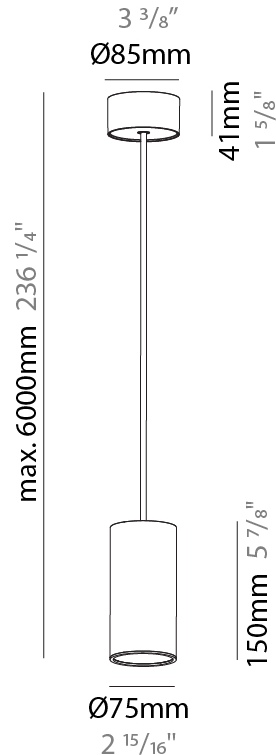

GENERAL

Series: Hangover
Subseries: Hangover Monopoint Surface Canopy
Brand: Prolicht
Division: Architectural
Mounting Type: Suspension
Mounting Location: Ceiling
Subcategory: Pendant

PHYSICAL

Shape: Cylinder
Diameter (mm): 75
Diameter (in): 2 15/16
Height (mm): 150
Height (in): 5 7/8
Max. Overall Height (mm): 2150
Max. Overall Height (in): 84 5/8
Light Distribution: Direct
Diffuser: Shine Ring 0-6
Fixture Finish: SSR / BKV / CWI / CRY / HAB / UFT / ITA / RUA / FTG / MYG / LOD / PUS / FRO / FUP / KIA / POP / BLS / SPG / MEY / GOH / GUM / CHC / COM / ABZ / JAG / OBR / MOS / ROR
Fixture Material: Aluminum
Cable Details: 2000mm / 6000mm Cable in White / Black / Orange / Red

ELECTRICAL

Lamp Type: LED (Zhaga Standard)
Input Wattage (W): 10.95
Total Output Wattage (W): 9.18
Dimming: Non-Dimmable
Driver Included: Yes
Driver Location: Integrated
Driver Type: Constant Current
Driver Class: Class 2
Input Voltage (V): 120
Constant Current (MA): 500
Upon Request: Remote: 0-10Vdc dimming / Phase dimming 120Vac / Non-dimming 120/277Vac

LED

Number of LEDs: 1
Color Temperature (°K): 2700 / 3000 / 4000
Max. Delivered Lumen (lm): 923
CRI: >90 CRI
Efficiency (%): 86
Lamp Life (hrs): 50000

OPTICAL

Reflector°: 18 / 36 / 52

RATINGS AND CERTIFICATIONS

Certified By: Certified for North American Standards
IP rating: IP20