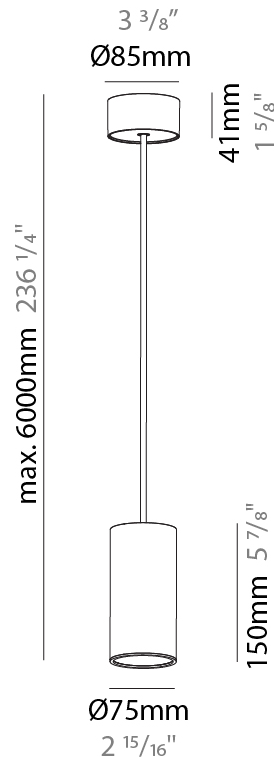

GENERAL

Series: Hangover
Subseries: Hangover Monopoint Surface Canopy
Brand: Prolicht
Division: Architectural
Mounting Type: Suspension
Mounting Location: Ceiling
Subcategory: Pendant

PHYSICAL

Shape: Cylinder
Diameter (mm): 75
Diameter (in): 2 ¹⁵/₁₆
Height (mm): 150
Height (in): 5 ⁷/₈
Max. Overall Height (mm): 2150
Max. Overall Height (in): 84 ⁵/₈
Light Distribution: Direct / Indirect
Diffuser: Shine Ring 0-6
Fixture Finish: SSR / BKV / CWI / CRY / HAB / LAG / UFT / ITA / RUA / RUR / MIC / FTG / MYG / TWT / LOD / PUS / FRO / FUP / KIA / POP / BLS / SPG / MEY / GOH / GUM / CHC / COM / ABZ / JAG / OBR / MOS / ROR
Fixture Material: Aluminum
Cable Details: 2000mm / 6000mm Cable in White / Black / Orange / Red

ELECTRICAL

Lamp Type: LED (Zhaga Standard)
Input Wattage (W): 10.9
Total Output Wattage (W): 9
Dimming: Non-Dimmable
Driver Included: Yes
Driver Location: Integrated
Driver Type: Constant Current
Driver Class: Class 2
Housing: ENCP3
Input Voltage (V): 120
Constant Current (MA): 500
Upon Request: Remote: 0-10Vdc dimming / Phase dimming 120Vac

LED

Number of LEDs: 2
Color Temperature (°K): 2700 / 3000 / 4000
Max. Delivered Lumen (lm): 911
CRI: >90 CRI
Efficiency (%): 86
Lamp Life (hrs): 50000

OPTICAL

Reflector: 18 / 36 / 52

RATINGS AND CERTIFICATIONS

Certified By: Certified for North American Standards
IP rating: IP20